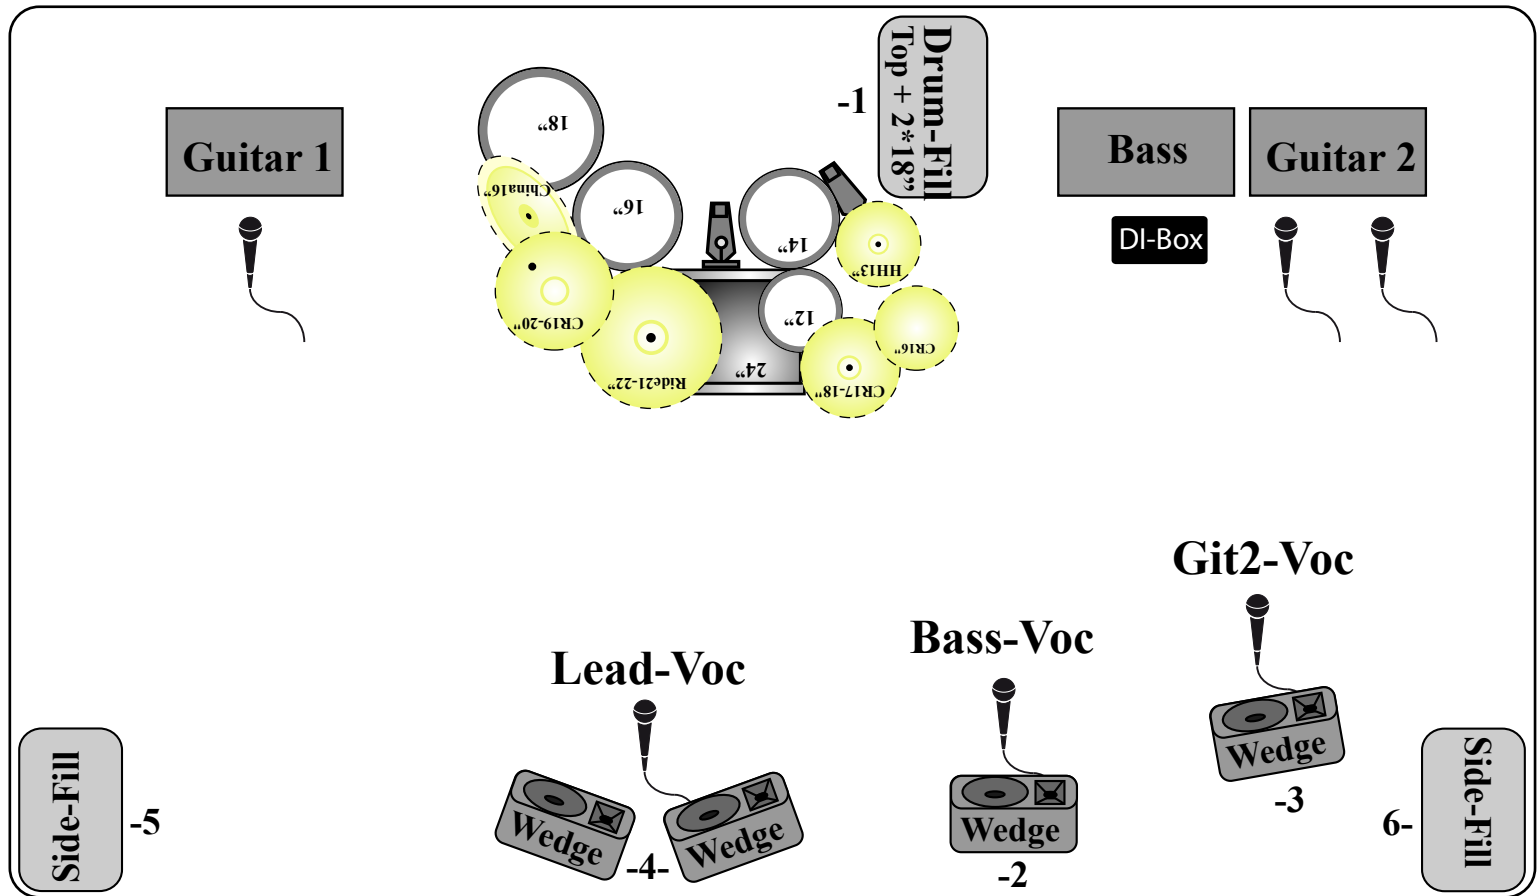

WEIßENFELS

STAGERIDER

Monitoring:

- 24Ch. desk with 6 Auxes (min.) Yamaha / Midas / Soundcraft
- 6 Noise-Gates BSS/Drawmer
- 6 Ways EQs BSS/Klark
- 4 Wedges (only very loud stuff) 15"2" activ
- Drumfill: 1 Sub 2x18" + 1 wedge (must be the same than the 14 others)
- Sidefills: Sub 2x18" + 15"2"

- 1 : Drums
- 2 : Bass/BVoc 1 Gtr
- 3 : Git/BVoc 2
- 4 : Lead
- 5 : Sidefill Left
- 6 : Sidefill Right

BACKLINE und PA / MONITORE MÜSSEN FUNKTIONTÜCHTIG AUFGEBAUT SEIN!
- BACKLINE and PA / MONITORING MUST BE PREPARED AND SET UP -